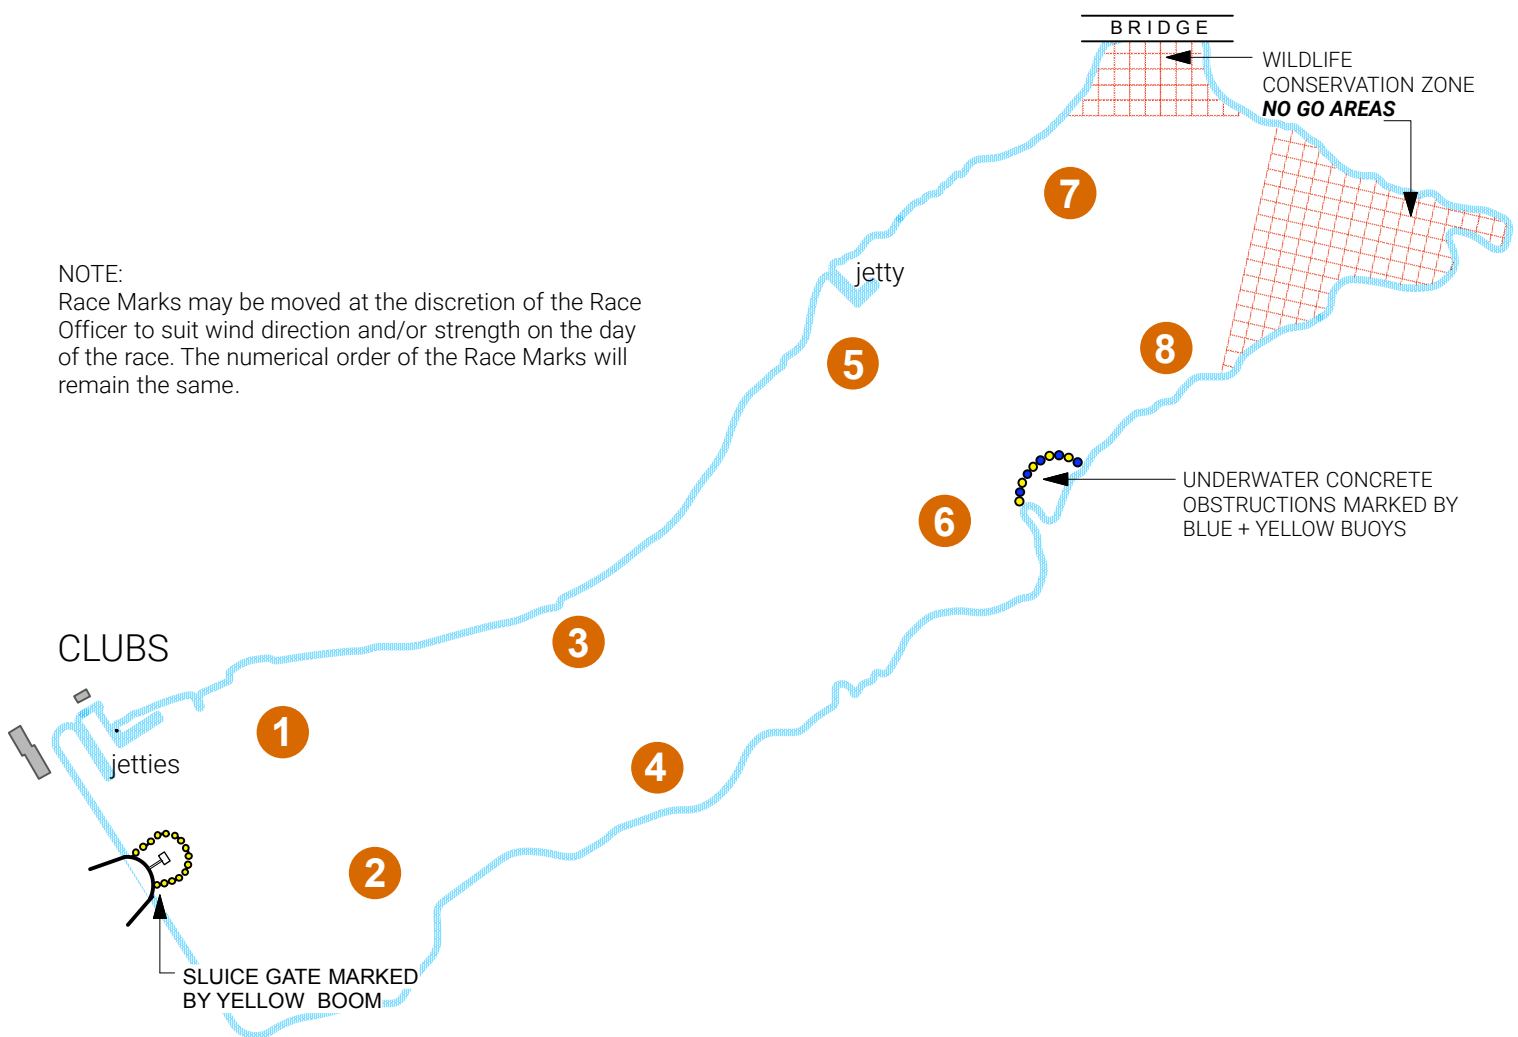

# WEMBLEY SAILING CLUB

MERLIN ROCKET OPEN MEETING 2025

## CRAFTINSURE MERLIN ROCKET SILVER TILLER SERIES ( R )

and

## ALLEN SOUTH-EAST SERIES

**NOTE:**

Race Marks may be moved at the discretion of the Race Officer to suit wind direction and/or strength on the day of the race. The numerical order of the Race Marks will remain the same.

# WELSH HARP RACE MARKS